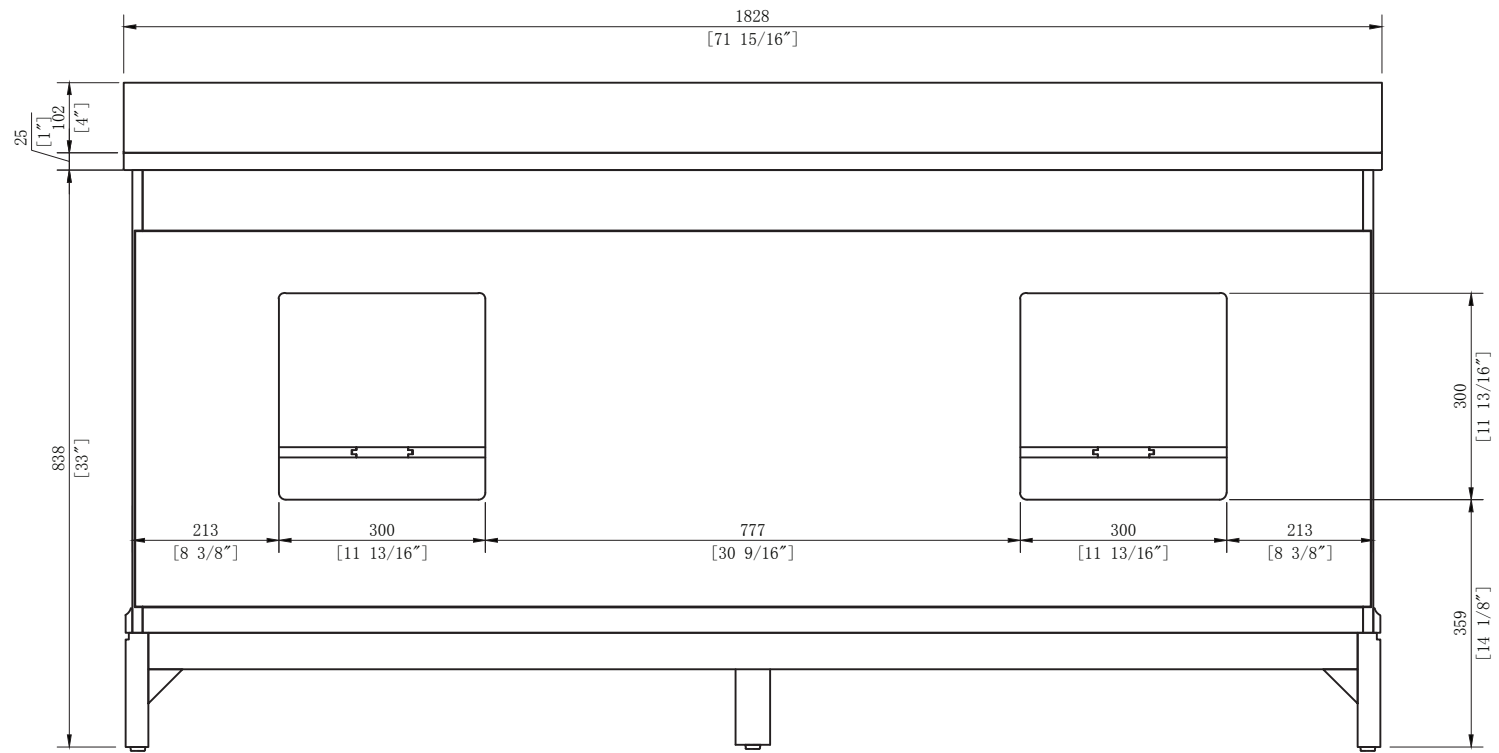

WATER CREATION

MODEL: CW-QUEEN72

MODEL: CW-QUEEN72

MODEL: CW-QUEEN72

MODEL: CW-QUEEN72

MODEL: F2-0012