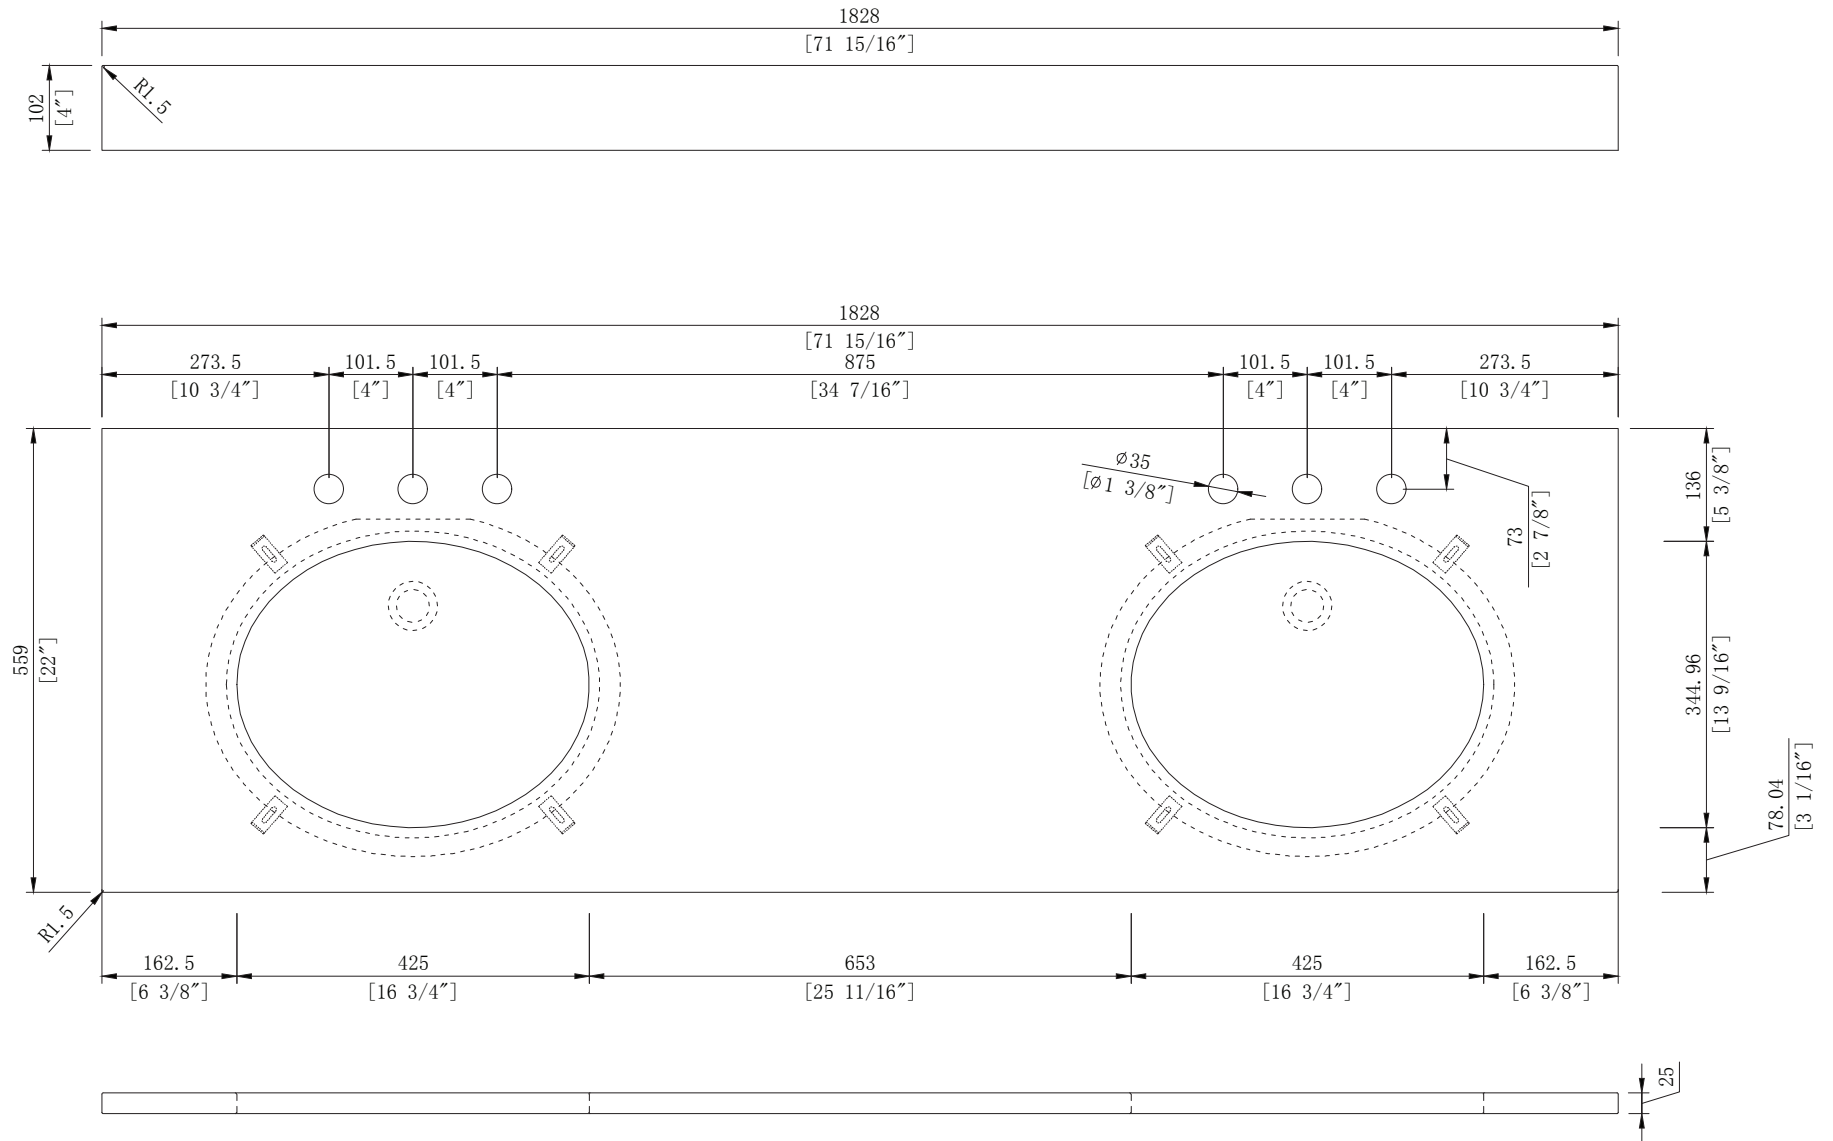

WATER CREATION

MODEL: CW-QUEEN72

MODEL: CW-QUEEN72

MODEL: CW-QUEEN72

MODEL: CW-QUEEN72

MODEL: F2-0012